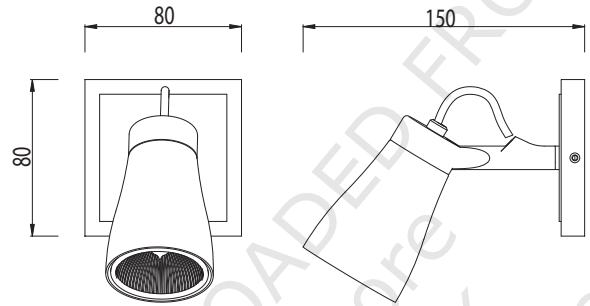

Alaska Single Data Sheet

Part Number:

01018 Alaska Single

Front View

- 1 x 50w GU10
- IP20
- Zone 3
- Class 1
- F

Gross weight:0.5 Kg
Outer carton quantity: 36

23.08.06

THIS DOCUMENT HAS BEEN DOWNLOADED FROM
all-lit-up - the online lighting store
PART OF ALL-UP-AND-LIGHTING.CO.UK
cs@allupandon.co.uk 0845 034 5050