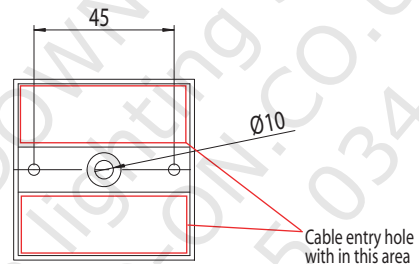

Alaska Single Data Sheet

Part Number:

01018 Alaska Single

Front View

- 1 x 50w GU10
- IP20
- Zone 3
- Class 1
- F

Gross weight:0.5 Kg
Outer carton quantity: 36

23.08.06

THIS DOCUMENT HAS BEEN DOWNLOADED FROM
all-lit-up - the online lighting store
PART OF ALL-UP-AND-LIGHTING.CO.UK
cs@allupandon.co.uk 0845 034 5050