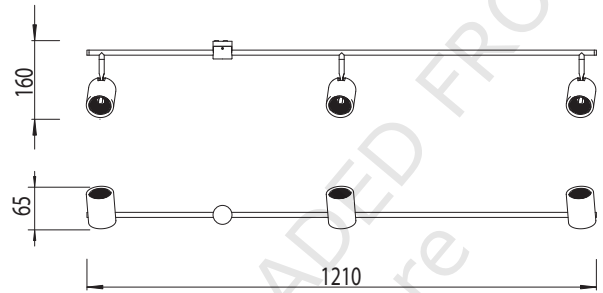

Altona Triple Tube Data Sheet

Part Number:

6003 Altona Triple Tube

Front View

 3 x 50w GU10

IP20

 Zone

 Class 1

Gross weight: 3.7 Kg
Outer carton quantity: 4

23.08.06

THIS DOCUMENT HAS BEEN DOWNLOADED FROM
all-lit-up - the online lighting store
PART OF ALL-UP-AND-O-MAT.CO.UK
cs@allupandon.co.uk 0845 034 5050