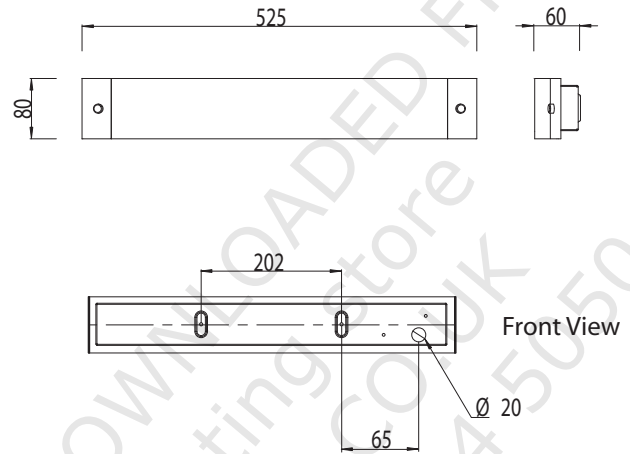

Part Number:

0242 Bow

2 x 40w E14

IP44

Zones

Class 2

Gross weight: 1.6 Kg  
Outer carton quantity: 12

23.08.06