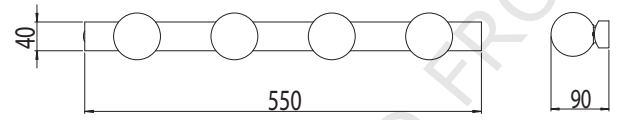

Part Number:

0499 Cabaret

Front View

4 x 25w G9

IP44

Zones

Class 2

F