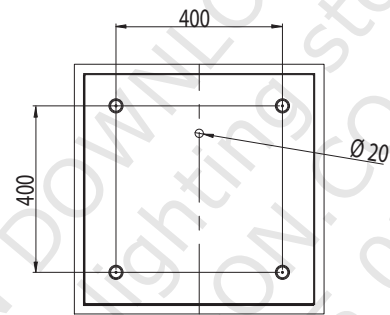

# Galaxy Square Data Sheet

Part Number:

0440 Galaxy Square

Front View

- 2 x 13w T5
- IP44
- Zones 2 3
- Class 2
- F

Gross weight: 11.4Kg  
Outer carton quantity: 2

23.08.06

THIS DOCUMENT HAS BEEN DOWNLOADED FROM  
all-lit-up - the online lighting store  
PART OF ALL-UP-AND-DOWN.CO.UK  
cs@allupandon.co.uk 0845 034 5050