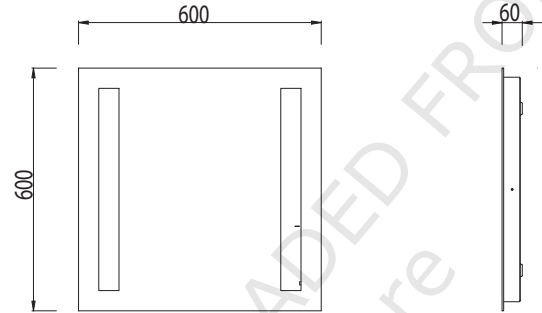

# Galaxy Square Data Sheet

Part Number:

0440 Galaxy Square

Front View

- 2 x 13w T5
- IP44
- Zones 2 3
- Class 2
- F

Gross weight: 11.4Kg  
Outer carton quantity: 2

23.08.06

THIS DOCUMENT HAS BEEN DOWNLOADED FROM  
all-lit-up - the online lighting store  
PART OF ALL-UP-AND-DOWN.CO.UK  
cs@allupandon.co.uk 0845 034 5050