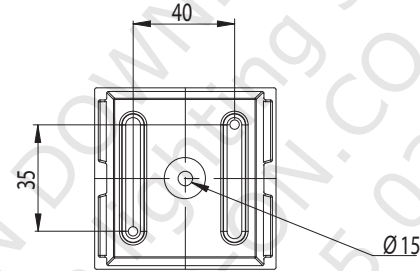

Part Number:

0341 Global

1 x 40w G9

IP44

Zones 2 3

Class 2

F

Gross weight: 1 Kg  
Outer carton quantity: 8