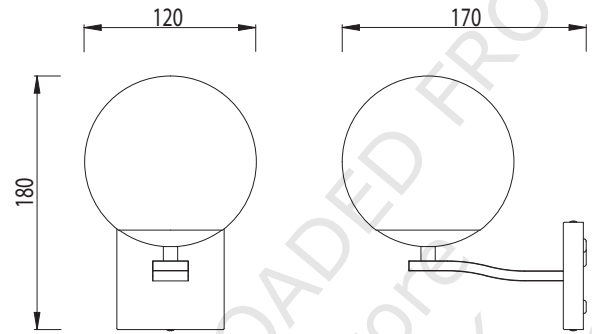

Part Number:

0341 Global

1 x 40w G9

IP44

Zones 2 3

Class 2

F

Gross weight: 1 Kg  
Outer carton quantity: 8