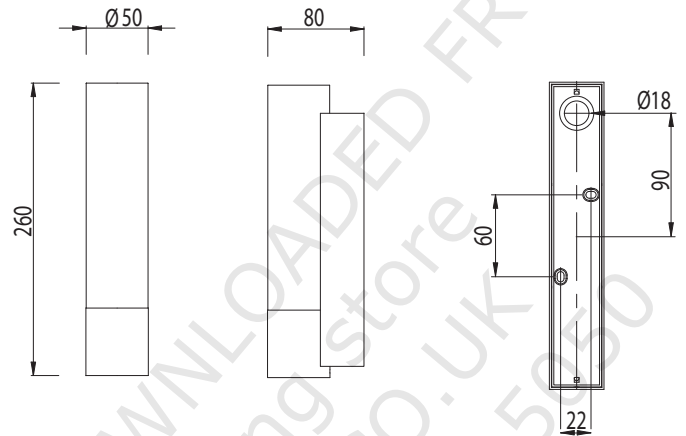

Part Number:

0386 Kyoto

Front View

1 x 11w 2G7

IP44

Zones

Class 2

23.08.06