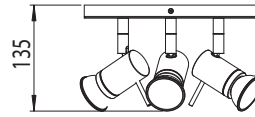

# Mercury Triple Round Data Sheet

Part Number:

6084 Mercury Triple Round

Front View

 3 x 35w GU10

 IP44

 2 3  
Zones

 Class 2

Gross weight: 3.2 Kg  
Outer carton quantity: 4

23.08.06

THIS DOCUMENT HAS BEEN DOWNLOADED FROM  
all-lit-up - the online lighting store  
PART OF ALL-UP-AND-08450345050  
cs@allupandon.co.uk