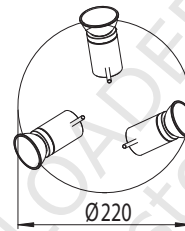

# Mercury Triple Round Data Sheet

Part Number:

6084 Mercury Triple Round

Front View

 3 x 35w GU10

 IP44

 2 3  
Zones

 Class 2

Gross weight: 3.2 Kg  
Outer carton quantity: 4

23.08.06

THIS DOCUMENT HAS BEEN DOWNLOADED FROM  
all-lit-up - the online lighting store  
PART OF ALL-UP-AND-08450345050  
cs@allupandon.co.uk