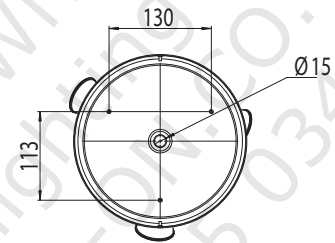

# Mercury Triple Round Data Sheet

Part Number:

6084 Mercury Triple Round

Front View

 3 x 35w GU10

 IP44

 2 3  
Zones

 Class 2

Gross weight: 3.2 Kg  
Outer carton quantity: 4

23.08.06

THIS DOCUMENT HAS BEEN DOWNLOADED FROM  
all-lit-up - the online lighting store  
PART OF ALL-UP-AND-08450345050  
cs@allupandon.co.uk