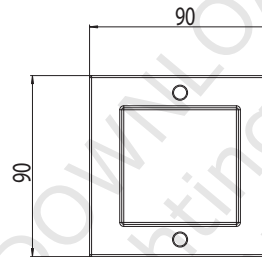

Part Number:

5555 Mint Square

1 x 50w GU10
(Bulb Included)

IP65

Zones

Class 3

23.08.06

THIS DOCUMENT HAS BEEN DOWNLOADED FROM
all-lit-up - the online lighting store
PART OF ALL-UP-AND-ON.CO.UK
cs@allupandon.co.uk 0845 034 5050