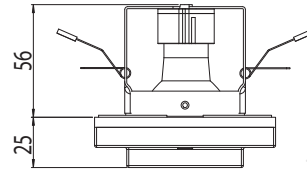

Part Number:

5555 Mint Square

1 x 50w GU10
(Bulb Included)

IP65

Zones

Class 3

23.08.06

THIS DOCUMENT HAS BEEN DOWNLOADED FROM
all-lit-up - the online lighting store
PART OF ALL-UP-AND-ON.CO.UK
cs@allupandon.co.uk 0845 034 5050