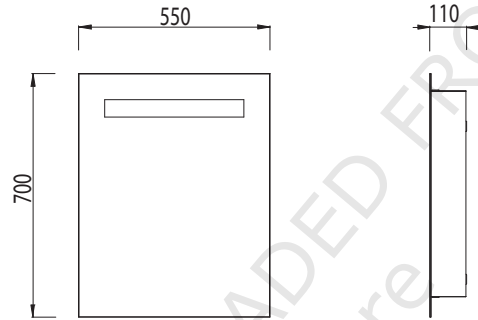

Part Number:

0349 Modena

Front View

—  
1 x 15w T8

▲  
IP44

② ③  
Zones

□  
Class 2

▽ F

Gross weight: 20.3 Kg  
Outer carton quantity: 1

23.08.06

THIS DOCUMENT HAS BEEN DOWNLOADED FROM  
all-lit-up - the online lighting store  
PART OF ALL-UP-AND-DOWN.CO.UK  
cs@allupandon.co.uk 0845 034 5050