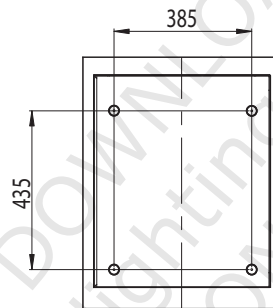

Part Number:

0349 Modena

Front View

—  
1 x 15w T8

▲  
IP44

② ③  
Zones

□  
Class 2

▽ F

Gross weight: 20.3 Kg  
Outer carton quantity: 1

23.08.06

THIS DOCUMENT HAS BEEN DOWNLOADED FROM  
all-lit-up - the online lighting store  
PART OF ALL-UP-AND-DOWN.CO.UK  
cs@allupandon.co.uk 0845 034 5050