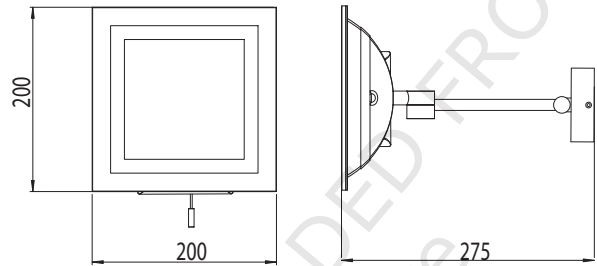

Part Number:

0485 Niro

 1 x 25w G9

 IP44

 Zones

 Class 2

Front View

23.08.06