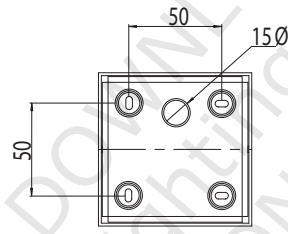

Part Number:

0485 Niro

 1 x 25w G9

 IP44

 Zones

 Class 2

Front View

23.08.06