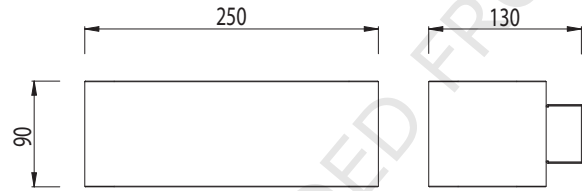

Part Number:

0408 Obround

Front View

- 2 x 40w E14
- IP20
- Zone
- Class 1
-

Gross weight: 1.1Kg
Outer carton quantity: 16

23.08.06

THIS DOCUMENT HAS BEEN DOWNLOADED FROM
all-lit-up - the online lighting store
PART OF ALL-UP-AND-ON.CO.UK
cs@allupandon.co.uk 0845 034 5050