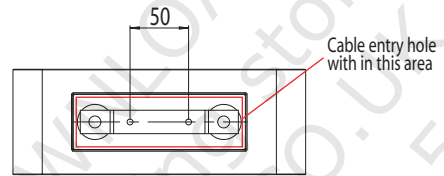

Part Number:

0408 Obround

Front View

- 2 x 40w E14
- IP20
- Zone
- Class 1
-

Gross weight: 1.1Kg
Outer carton quantity: 16

23.08.06

THIS DOCUMENT HAS BEEN DOWNLOADED FROM
all-lit-up - the online lighting store
PART OF ALL-UP-AND-ON.CO.UK
cs@allupandon.co.uk 0845 034 5050