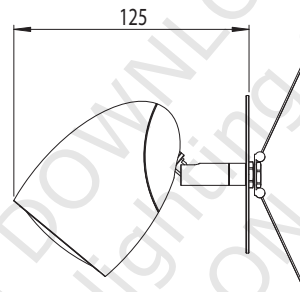

Ovale Recessed Data Sheet

Part Number:

6092 Ovale Recessed

1x 50w GU10

IP20

3
Zone

Class 1

F

Gross weight: 0.8 Kg
Outer carton quantity: 12

23.08.06

THIS DOCUMENT HAS BEEN DOWNLOADED FROM
all-lit-up - the online lighting store
PART OF ALL-UP-AND-ON.CO.UK
cs@allupandon.co.uk 0845 034 5050