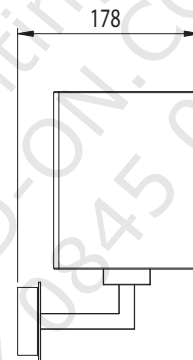

Park Lane Grande Data Sheet

Part Number:

0538 + 4001 Bronze

0539 + 4003 Nickel

Front View

1 x60w E27 GLS

IP20

Zone 3