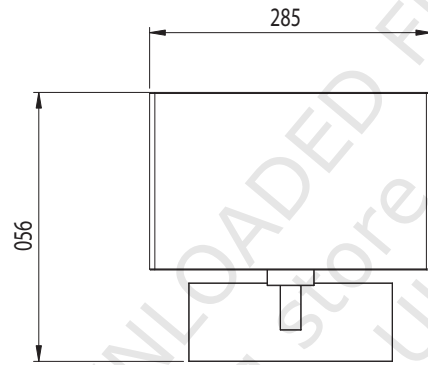

Park Lane Grande Data Sheet

Part Number:

0538 + 4001 Bronze

0539 + 4003 Nickel

Front View

1 x60w E27 GLS

IP20

Zone 3