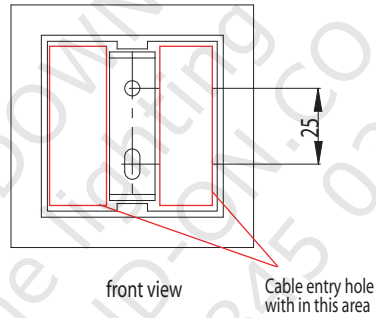

Polar Single Data Sheet

Part Number:

6004 Polar Single

 1 x 50w GU10

IP20

3 Zone

 Class 1

Gross weight: 0.5Kg
Outer carton quantity: 24