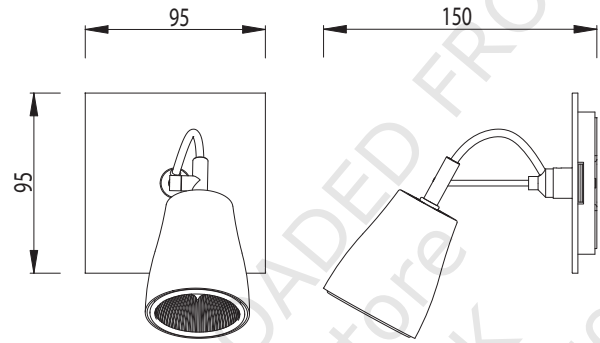

Polar Single Data Sheet

Part Number:

6004 Polar Single

 1 x 50w GU10

IP20

3 Zone

 Class 1

Gross weight: 0.5Kg
Outer carton quantity: 24