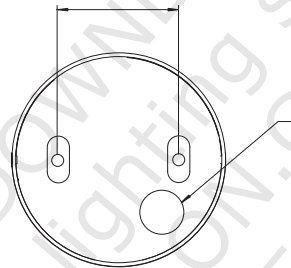

Savona Single Data Sheet

Part Number:

6013 Savona Single

Front View

 1 x 35w GU10

 IP44

 2 3
Zones

 Class 2

 F

Gross weight: 0.8 Kg

Outer carton quantity: 12

23.08.06

THIS DOCUMENT HAS BEEN DOWNLOADED FROM
all-lit-up - the online lighting store
PART OF ALL-UP-AND-DOWN.CO.UK
cs@allupandon.co.uk 0845 034 5050