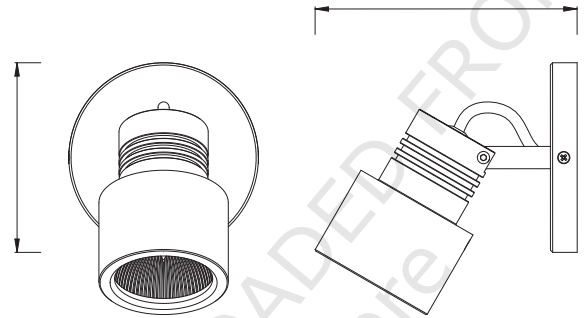

Savona Single Data Sheet

Part Number:

6013 Savona Single

Front View

 1 x 35w GU10

 IP44

 2 3
Zones

 Class 2

 F

Gross weight: 0.8 Kg

Outer carton quantity: 12

23.08.06

THIS DOCUMENT HAS BEEN DOWNLOADED FROM
all-lit-up - the online lighting store
PART OF ALL-UP-AND-DOWN.CO.UK
cs@allupandon.co.uk 0845 034 5050