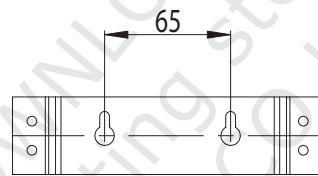

Part Number:

0425 Slice

Front View

 1 x 100w R7s

IP20

 Zone

 Class 2

Gross weight: 1.2 Kg  
Outer carton quantity: 6