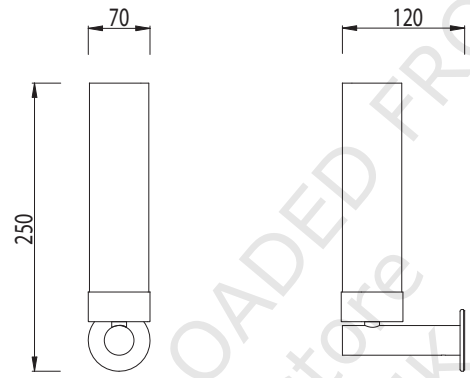

Part Number:

0274 Tube

Front View

- 1 x 40w E14
- IP44
- Zones 2 3
- Class 2
- F

Gross weight: 0.8 Kg
Outer carton quantity: 16

23.08.06

THIS DOCUMENT HAS BEEN DOWNLOADED FROM
all-lit-up - the online lighting store
PART OF ALL-UP-AND-ON: 0845 034 5050
cs@allupandon.co.uk