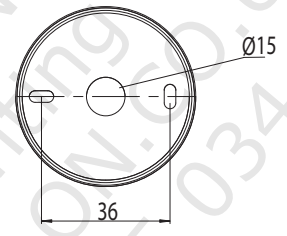

Part Number:

0274 Tube

Front View

- 1 x 40w E14
- IP44
- Zones 2 3
- Class 2
- F

Gross weight: 0.8 Kg
Outer carton quantity: 16

23.08.06

THIS DOCUMENT HAS BEEN DOWNLOADED FROM
all-lit-up - the online lighting store
PART OF ALL-UP-AND-ON: 0845 034 5050
cs@allupandon.co.uk