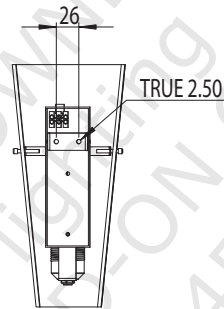

Part Number:

0533 Viva

Front View

1 x 18w PLC
G24Q-2

IP20

Zone

Class 1

23.08.06