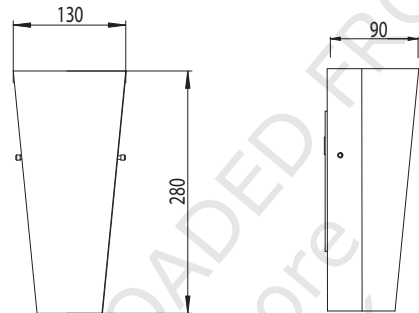

Part Number:

0533 Viva

Front View

1 x 18w PLC
G24Q-2

IP20

Zone

Class 1

23.08.06